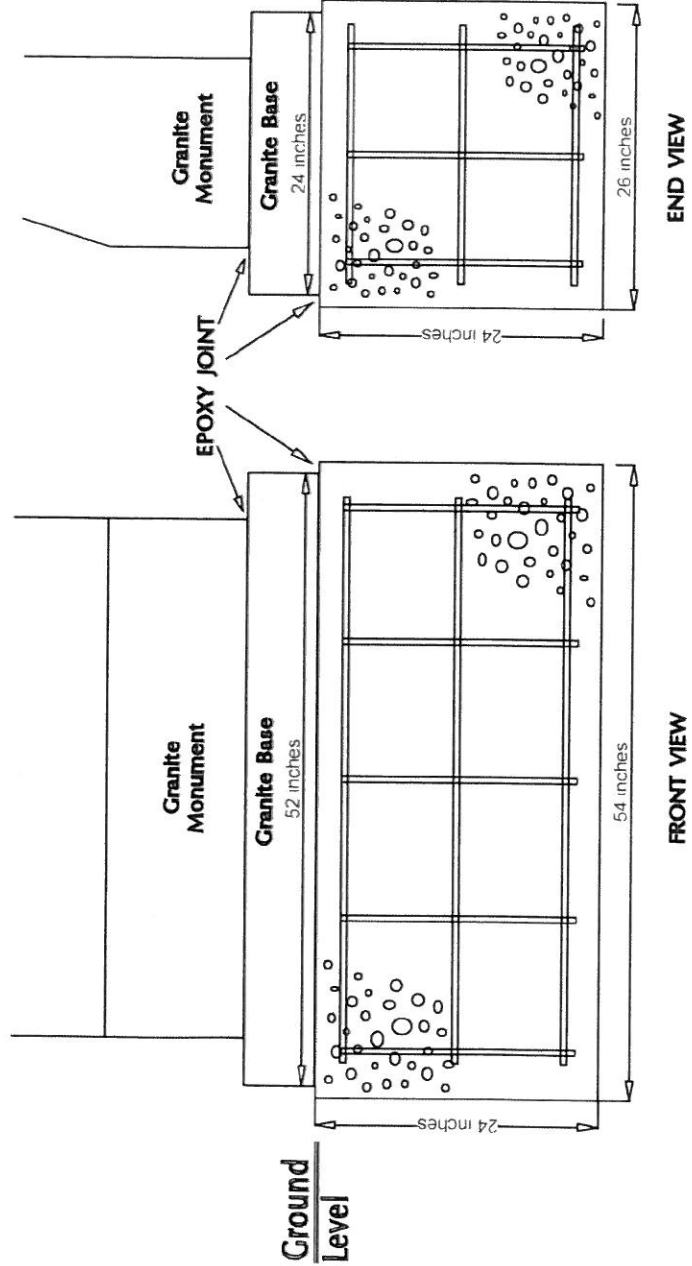

USMC Emblem at top center; hand carved in relief; hand chiseled background

Bronze Plaque: 32" x 24"; Surface Mount

Base: 4'4" x 2'0" x 0'6" Polished Top; Balance Natural Stone

APPROVED BY: _____ DATE: _____

KLINE MEMORIALS
9024 Centreville Road
Manassas, VA 20110
(703) 368-5013
Fax (703) 368-3505

JUNE 14, 2011

TBS 367

FOUNDATION PLAN

CONCRETE FOUNDATION: 54" X 26"
24" Deep; 1/2" REBAR BASKET WIRED TIED
3000 psi Ready Mix Concrete

Monument Weight: 5,000 lbs.
Note: 3 Sided Monument (Front and Ends)