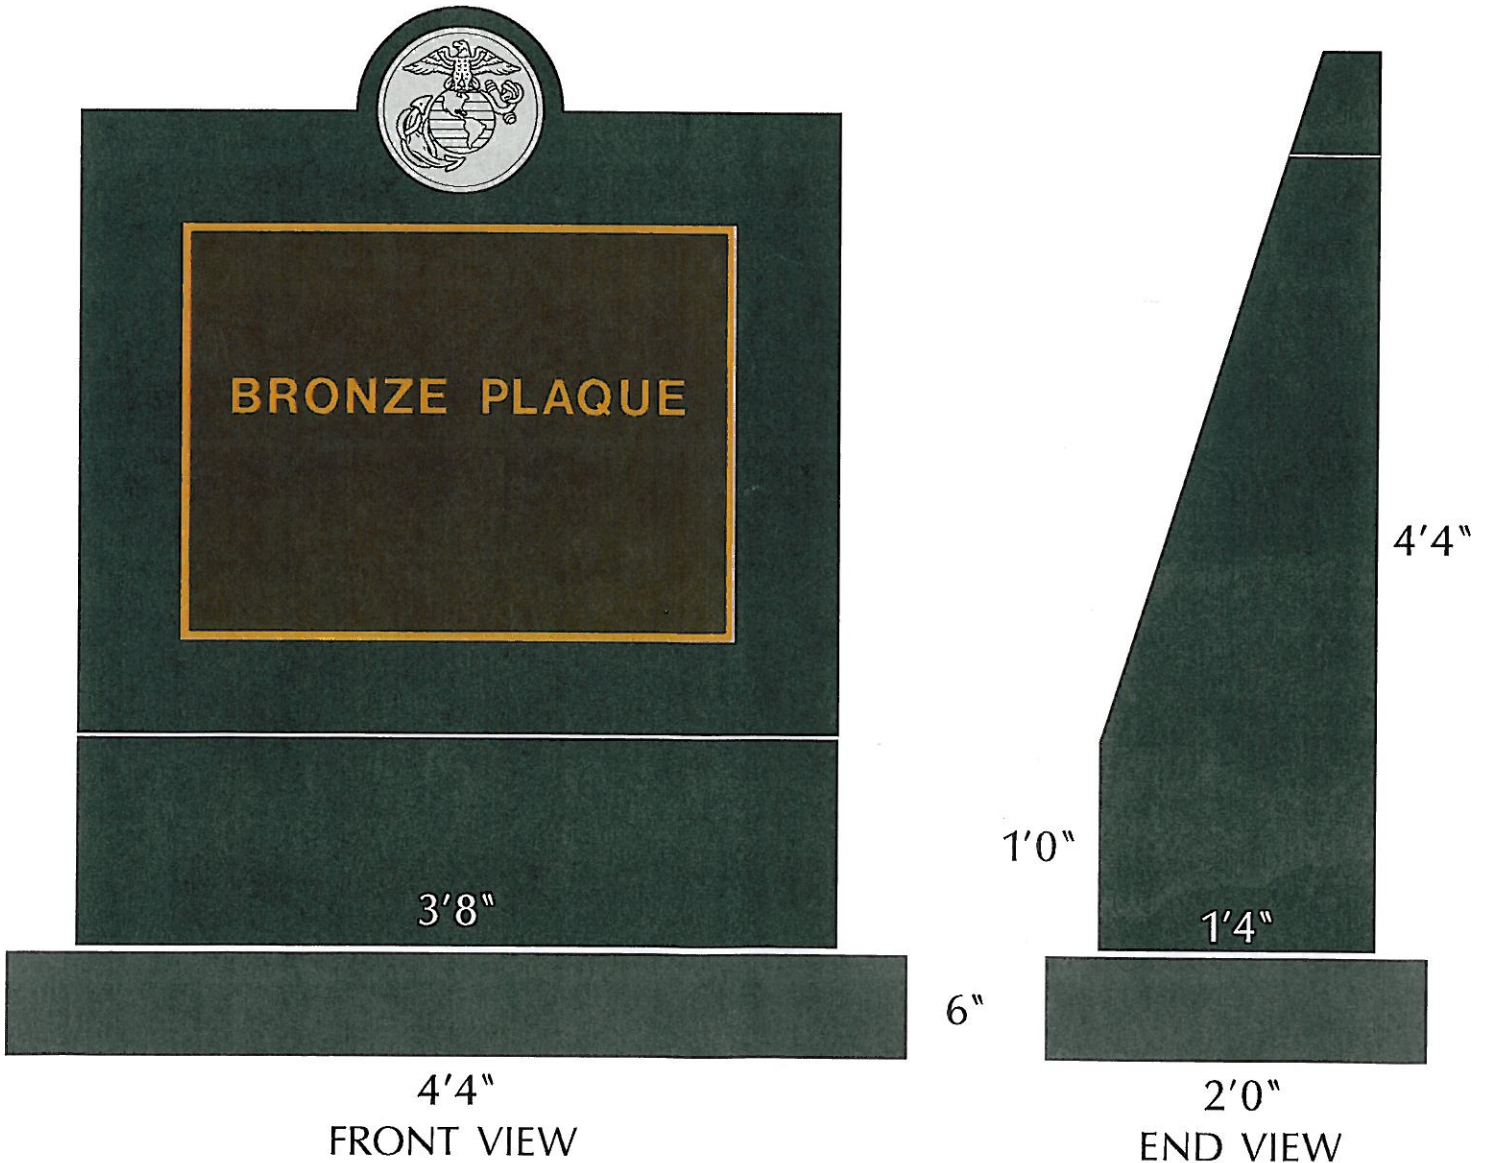

KLINE MEMORIALS
9014 Centreville Road
Manassas, VA 20110
(703) 368-5013
Fax (703) 368-3505

JUNE 14, 2011

TBS 367

Semper Fidelis Memorial Trail

Premium Jet Black Granite

Monument: 3'8" x 1'4" x 4'4" All Polished; Cut per drawing

USMC Emblem at top center; hand carved in relief; hand chiseled background

Bronze Plaque: 32" x 24"; Surface Mount

Base: 4'4" x 2'0" x 0'6" Polished Top; Balance Natural Stone

APPROVED BY: _____ DATE: _____

KLINE MEMORIALS
9024 Centreville Road
Manassas, VA 20110
(703) 368-5013
Fax (703) 368-3505

JUNE 14, 2011

TBS 367

FOUNDATION PLAN

CONCRETE FOUNDATION: 54" X 26"
24" Deep; 1/2" REBAR BASKET WIRED TIED
3000 psi Ready Mix Concrete

Monument Weight: 5,000 lbs.
Note: 3 Sided Monument (Front and Ends)